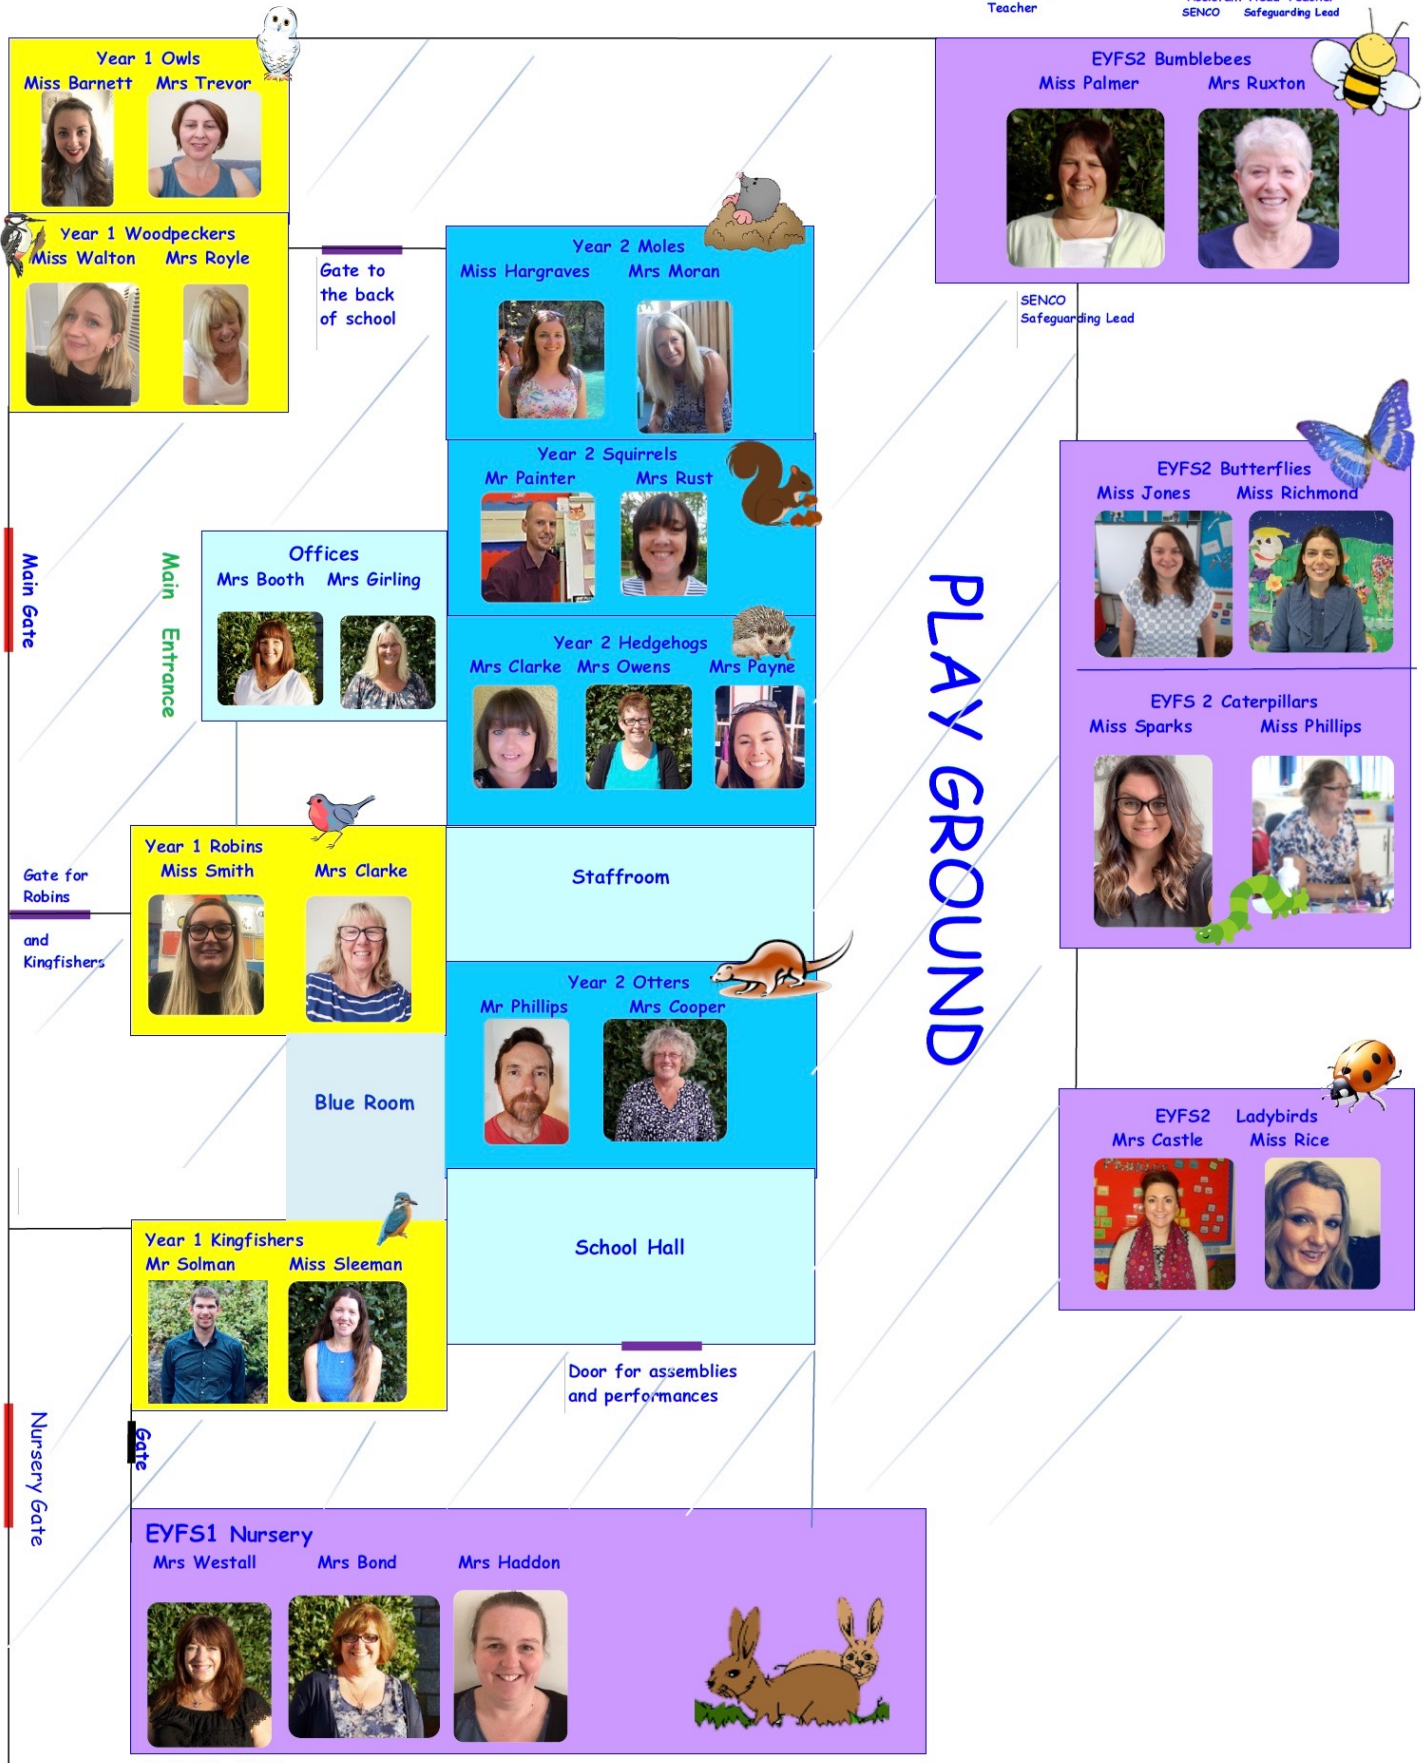

Torpoint Nursery and Infant School Staff 2020-2021

Mrs Kellond
Acting Head Teacher

Mr Entwistle
Music Teacher

Leah Farrow
Speech and Language
Therapist

Mrs Hall
Teacher

Mrs Lock
Assistant Head Teacher
SENCO Safeguarding Lead

ALBION ROAD

Year 1 Owls
Miss Barnett Mrs Trevor

Year 1 Woodpeckers
Miss Walton Mrs Royle

Gate to the back of school

Year 2 Moles
Miss Hargraves Mrs Moran

Year 2 Squirrels
Mr Painter Mrs Rust

Offices
Mrs Booth Mrs Girling

Year 2 Hedgehogs
Mrs Clarke Mrs Owens Mrs Payne

Staffroom

Year 1 Robins
Miss Smith Mrs Clarke

Blue Room

Year 2 Otters
Mr Phillips Mrs Cooper

School Hall

Year 1 Kingfishers
Mr Solman Miss Sleeman

Door for assemblies and performances

Assistant Head Teacher

PLAY GROUND

Main Gate

Main Entrance

Gate for Robins and Kingfishers

Nursery Gate